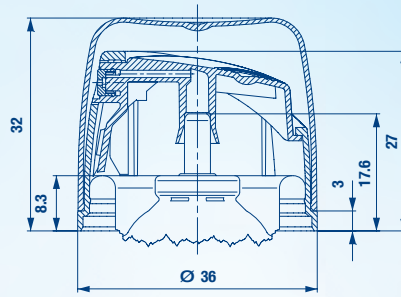

CAPRI ACTUATOR FOR PRESS-DOWN VALVES WITH STEM Ø 3.9 AND EUROSTEM Ø 3.3

Capri spray actuator with micromist insert and overcap. Suggested for aluminium can with ogival shoulder, Ø max 45 mm. Can use all Coster micromist inserts, except V06.252. The overcap can have two different surfaces: glossy or matt.

V21.143: version for valves with stem Ø 3.9.

V21.145: version for valves with eurostem Ø 3.3.