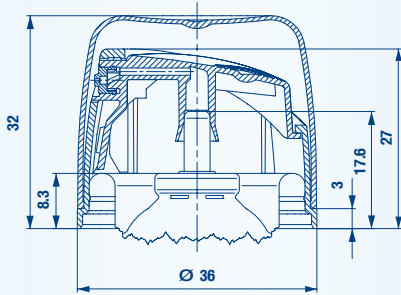

**V21.143:** version for valves with stem Ø 3.9.

**V21.145:** version for valves with eurostem Ø 3.3.

V21.144, V21.146

*Capri* anti-perspirant actuator with directional insert and overcap. Suggested for aluminium can with ogival shoulder, Ø max 45 mm. Can use all Coster directional inserts. The overcap can have two different surfaces: glossy or matt.