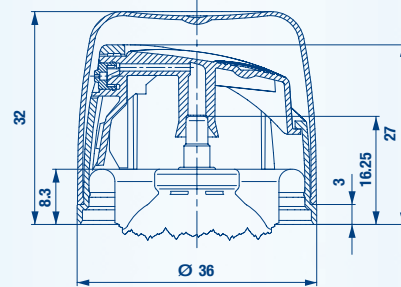

## CAPRI ACTUATOR FOR PRESS-DOWN VALVES WITH STEM Ø 3.9 AND EUROSTEM Ø 3.3

*Capri* spray actuator with micromist insert and overcap. Suggested for aluminium can with ogival shoulder, Ø max 45 mm. Can use all Coster micromist inserts, except V06.252. The overcap can have two different surfaces: glossy or matt.

**V21.143:** version for valves with stem Ø 3.9.

**V21.145:** version for valves with eurostem Ø 3.3.

V21.144, V21.146

*Capri* anti-perspirant actuator with directional insert and overcap. Suggested for aluminium can with ogival shoulder, Ø max 45 mm. Can use all Coster directional inserts. The overcap can have two different surfaces: glossy or matt.