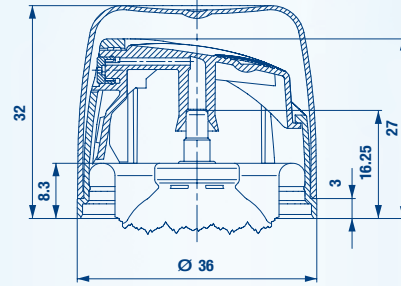

CAPRI ACTUATOR FOR PRESS-DOWN VALVES WITH STEM Ø 3.9 AND EUROSTEM Ø 3.3

Capri spray actuator with micromist insert and overcap. Suggested for aluminium can with ogival shoulder, Ø max 45 mm. Can use all Coster micromist inserts, except V06.252. The overcap can have two different surfaces: glossy or matt.

V21.143: version for valves with stem Ø 3.9.

V21.145: version for valves with eurostem Ø 3.3.