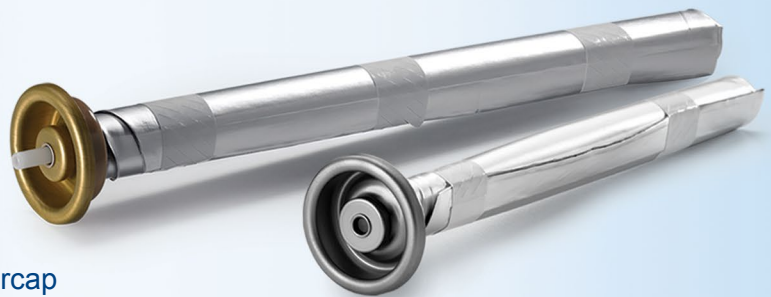

ADVANCED SPRAY & DISPENSING SOLUTIONS

SALUS

Nasal actuator for sea water sprays

ADULT

BABY

OVERCAP

KEY FEATURES:

- Full PE materials
- For adults and kids
- For male & female BOVs
- Gamma friendly - up to 40 kGy
- Can be supplied with translucent overcap
- Different spray rates available